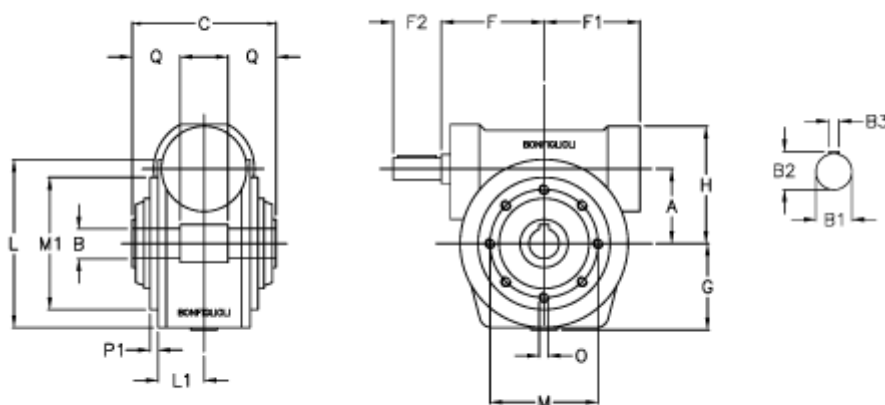

Article number: 3901210080700

Description: Worm gear with solid input shaft
VF 210P-80-HS

Measures

a	= 210.0	F1 = 277	O = M16x30
B	= 90	F2 = 110	P1 = 5.0
B1	= 48	g = 220	Q = 85.0
B2	= 51.5	H = 330	
B3	= 14	L = 350.0	
C	= 260	L1 = 125.0	
Description	= VF 210P-xx-HS	m = 300	
F	= 230.0	M1 = 250	